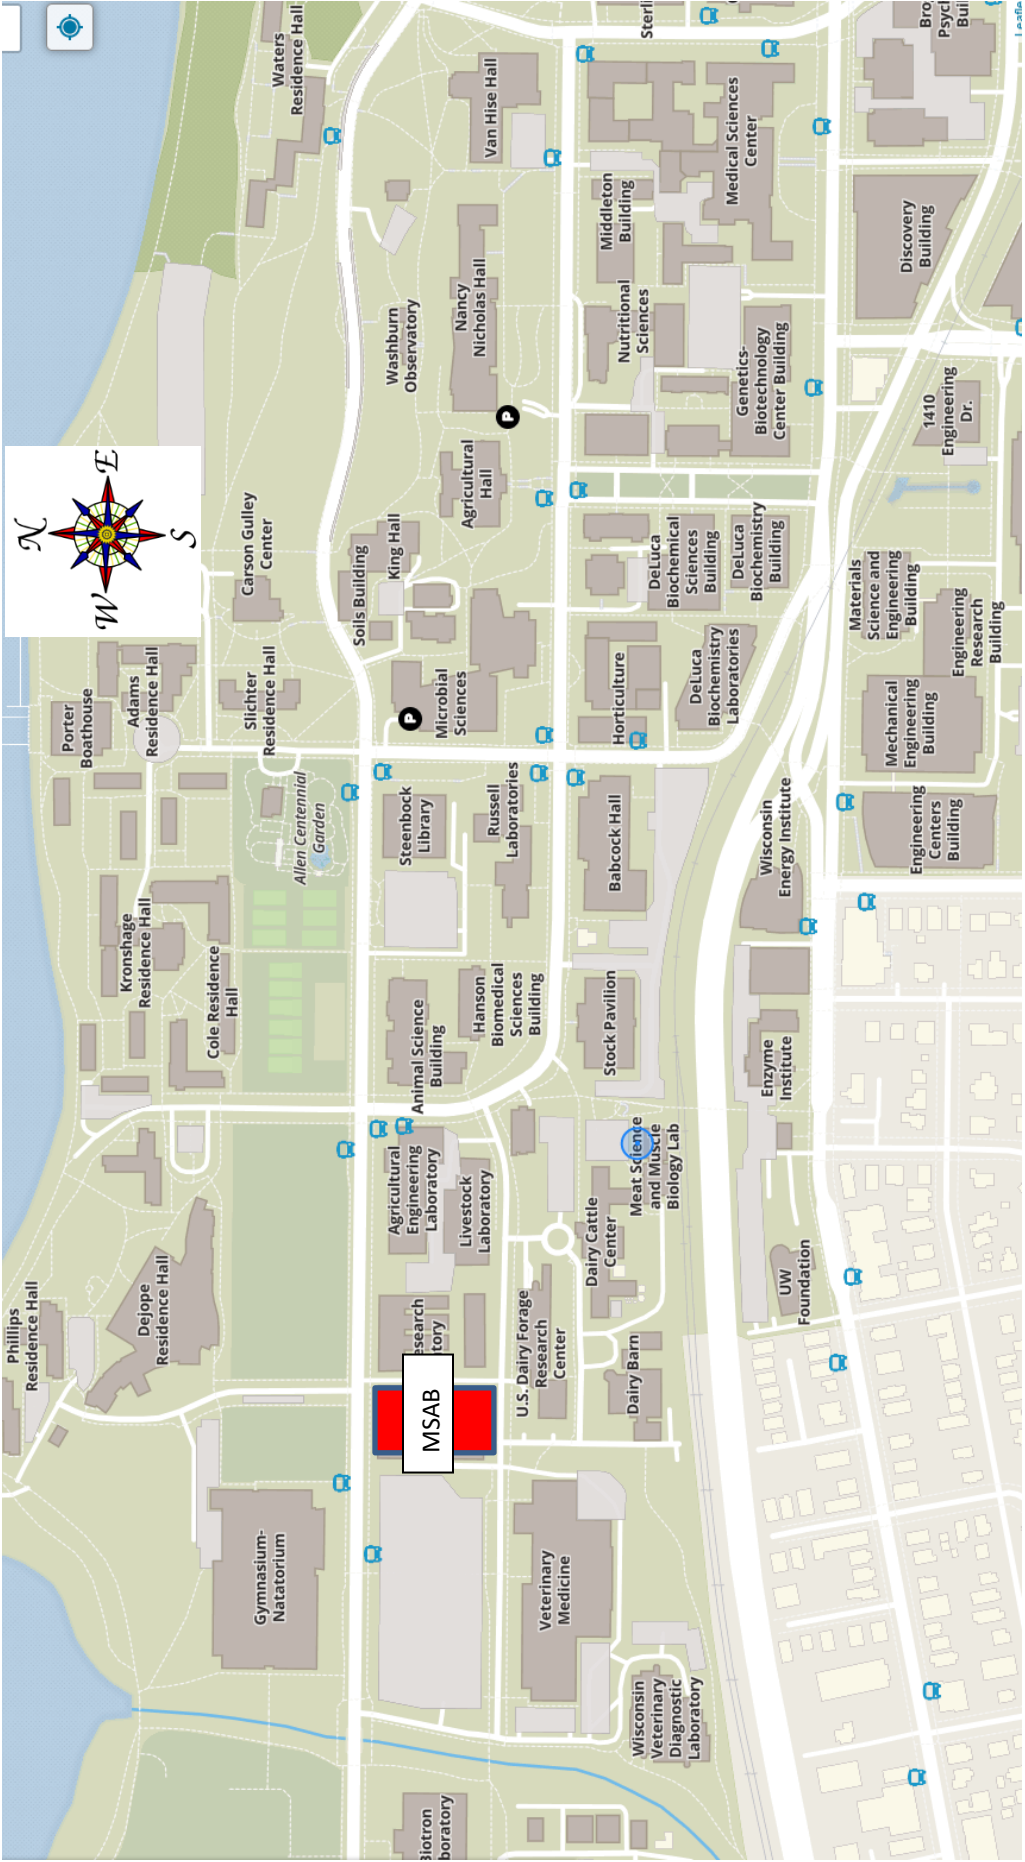

**Meat Science & Animal Biologics Discovery Building
University of Wisconsin-Madison
1933 Observatory Drive (Main Building)
Madison, Wisconsin 53706**

The below map shows the location of the Meat Science & Animal Biologics Discovery building.

MSAB