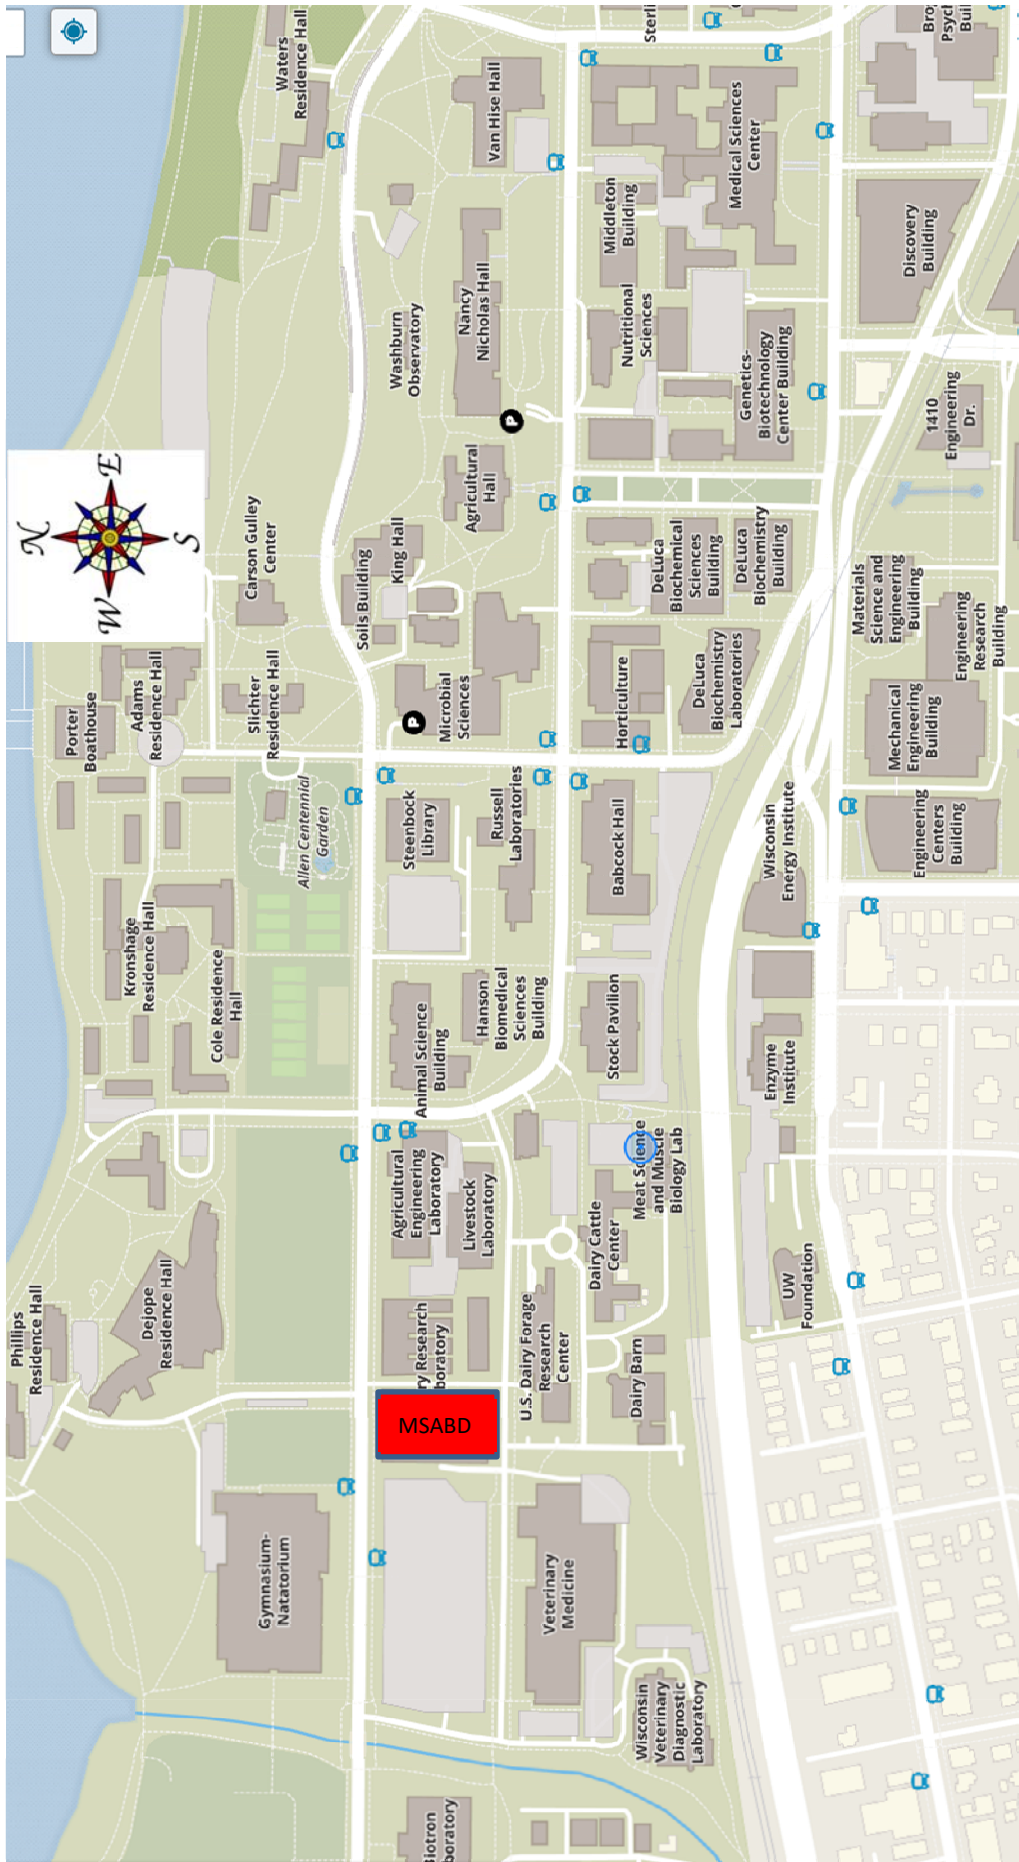

**Meat Science & Animal Biologics Discovery Building
University of Wisconsin-Madison
1933 Observatory Drive (Main Building Entrance)
Madison, Wisconsin 53706**

The below map shows the location of the Meat Science & Animal Biologics Discovery building (MSABD).

Parking meters (Park Mobile; must have a registered account; \$1.50/hour):
<https://news.wisc.edu/uw-madison-converting-to-parkmobile-parking-meter-system/>

*Lots 67 (immediately adjacent to the MSABD building) and 36 (1.5 blocks away from MSABD) are gated parking garages (\$1 each 30 minutes up to 3 hours; \$1/hour after; \$15 daily maximum):

<https://transportation.wisc.edu/parking-lots/lot-occupancy-count/>

Campus parking map: <https://map.wisc.edu/>