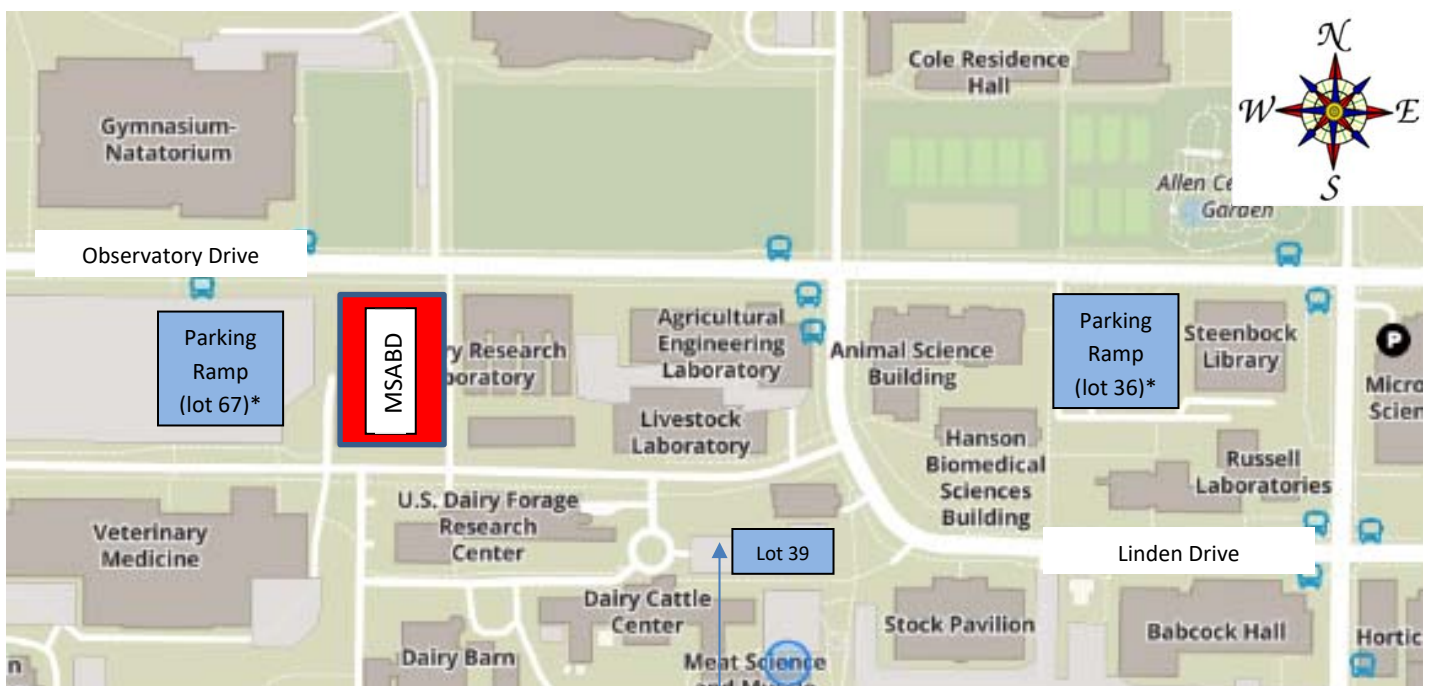

**Meat Science & Animal Biologics Discovery Building
University of Wisconsin-Madison
1933 Observatory Drive (Main Building Entrance)
Madison, Wisconsin 53706**

The below map shows the location of the Meat Science & Animal Biologics Discovery building (MSABD).

Parking meters (Park Mobile; must have a registered account; \$1.50/hour):
<https://news.wisc.edu/uw-madison-converting-to-parkmobile-parking-meter-system/>

*Lots 67 (immediately adjacent to the MSABD building) and 36 (1.5 blocks away from MSABD) are gated parking garages (\$1 each 30 minutes up to 3 hours; \$1/hour after; \$15 daily maximum):

<https://transportation.wisc.edu/parking-lots/lot-occupancy-count/>

Campus parking map: <https://map.wisc.edu/>